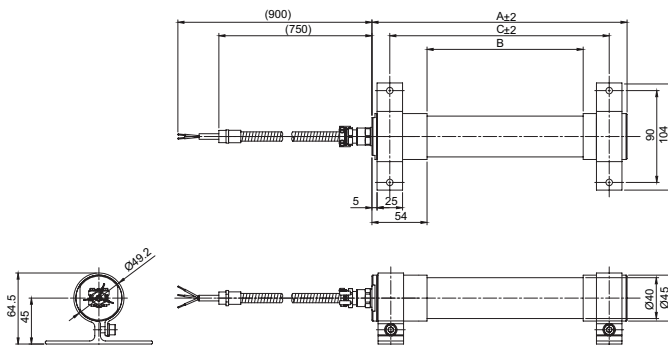

QLEX-SLM series

Explosion Proof LED Work Light

QLEX-SLM series Explosion Proof LED Work Light

- Explosion proof LED work light designed for use in explosive gas environments with Ex d IIC rating
- Enhanced durability with aluminum housing and polycarbonate lens tube
- Semi-permanent service life with long-lasting LED light source
- Features special structure that allows to adjust light angle by turning the light tube
- Materials : Side cover-AI, Lens-PC, Bracket-AI
- Certificates : KCs, NEPSI, CE, S-mark, IECEx, ATEX
- Protection rating : IECEx - Ex db II C T6 Gb
ATEX - Ex II 2 G Ex db IIC T6 Gb
KCs - Ex d IIC T6(Except QLEX-SLM-250-220)
NEPSI - Ex d IIC T6 Gb(Only : QLEX-SLM-250-24)
- Ambient operating temperature :
QLEX-SLM-650 IECEx/ATEX: $-40^{\circ}\text{C} \leq T_{\text{amb}} \leq 60^{\circ}\text{C}$ (DC)
QLEX-SLM-650 IECEx/ATEX: $-40^{\circ}\text{C} \leq T_{\text{amb}} \leq 55^{\circ}\text{C}$ (AC)
QLEX-SLM-650 KCs : $-40^{\circ}\text{C} \leq T_{\text{amb}} \leq 60^{\circ}\text{C}$ (T5)
QLEX-SLM-650 KCs : $-40^{\circ}\text{C} \leq T_{\text{amb}} \leq 55^{\circ}\text{C}$ (T6)
QLEX-SLM-250 : $-40^{\circ}\text{C} \leq T_{\text{amb}} \leq +60^{\circ}\text{C}$

Technical Diagram

QLEX-SLM-250/ QLEX-SLM-650

MODEL	A	B	C	BRACKET
QLEX-SLM-250	250	153	-	1EA
QLEX-SLM-650	650	553	613	2EA

Ordering Specification

QLEX-SLM	-	250	-	24
[Model number]		[Length]		[Voltage]
• QLEX-SLM		• 250-250mm • 650-650mm		• 24-DC24V • 220-AC220V