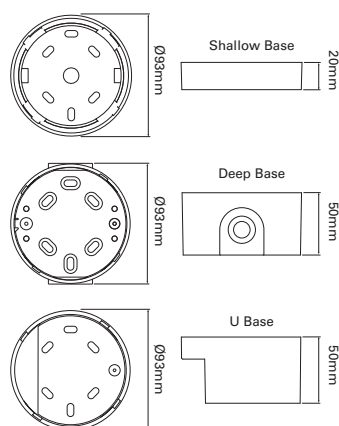

## Bases

### Dimensions

The bayonet base has been designed to allow a common mounting for the Fulleon conventional alarm product range. The shallow base is suited to concealed wiring allowing installation with minimum visual impact. The deep and "U" bases cater for surface wiring of all types and provides ingress protection up to IP65.

### Technical Specification

<b>Format</b>	Circular bases with bayonet style detents
<b>Lock</b>	Screw
<b>Compatibility Sounders</b>	RoLP
<b>Compatibility Beacons</b>	Solex, Solista
<b>Compatibility Sounder / Beacons</b>	Flashni, RoLP Solista
<b>Protection</b>	IP54 (s)* IP65 (d)* (Product dependent)
<b>Weight</b>	0.1Kg (s)* 0.2Kg (d)*
<b>Material</b>	ABS
<b>Colour</b>	Red or white
<b>Cable Entries Shallow</b>	Single rear entry - 10mm Ø Side knockouts for surface laid cable up to 6mm Ø
<b>Cable Entries Deep</b>	Knockouts for 2 x 20mm Ø entries at 180°. Single 20mm entry may be drilled at rear
<b>Cable Entries 'U'</b>	For 2 adjacent 20mm entries Single 20mm entry may be drilled at rear

### Catalogue Numbers

Reference	Cat No	Description
Shallow Base Red	593005FULL-0027	Shallow Red Base + Locking Screw
Deep Base Red	593001FULL-0022	Deep Red Base + Locking Screw
U Base Red	590020FULL-0094	U Red Base + Locking Screw
Shallow Base White	593006FULL-0094	Shallow White Base + Locking Screw
Deep Base White	593002FULL-0017	Deep White Base + Locking Screw
U Base White	590021FULL-0099	U White Base + Locking Screw