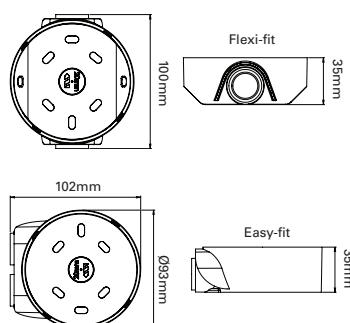

Technical Specification

Format	Circular bases with bayonet style detents
Lock	Screw
Compatibility Sounders	RoLP
Compatibility Beacons	Solex, Solista
Compatibility Sounder / Beacons	Flashni, RoLP Solista
Protection	IP54 (s)* IP65 (d)* (Product dependent)
Weight	0.1Kg (s)* 0.2Kg (d)*
Material	ABS
Colour	Red or white
Cable Entries Shallow	Single rear entry - 10mm Ø Side knockouts for surface laid cable up to 6mm Ø
Cable Entries Deep	Knockouts for 2 x 20mm Ø entries at 180°. Single 20mm entry may be drilled at rear
Cable Entries 'U'	For 2 adjacent 20mm entries Single 20mm entry may be drilled at rear

(s)* Shallow Base
(d)* Deep / U Base

Available Q3 2014
Contact customer service for details.